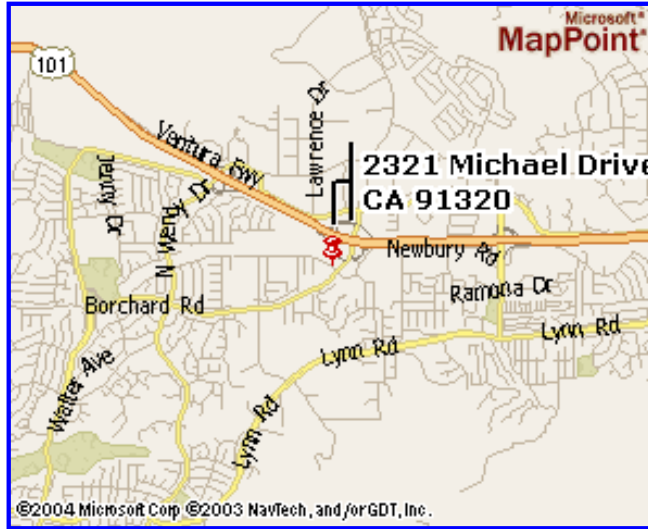

MAP

NORTHBOUND

SOUTHBOUND

US 101, [SR-23] exit Borchard Road.

US 101, [SR-23], exit Borchard Road.

Note: there are two exits listed Rancho Conejo and Borchart. Borchart is the second exit, after you pass under the overpass.

Creative Castle, Inc. is located in the Times Square Shopping Center on the right hand corner of Borchart and Michael Drive, by IHOP.

RIGHT - top of the exit.
RIGHT - 2nd traffic light, arrive Michael Drive.

RIGHT - top of the exit.
RIGHT - 1st traffic light, arrive Michael Drive.

[Print this page](#)

[About Us](#)
[Classes](#)
[Events](#)

[Bead Scoop](#)
[Contact Us](#)

[Books](#)
[Creatives](#)

[Top](#)

[Email](#)